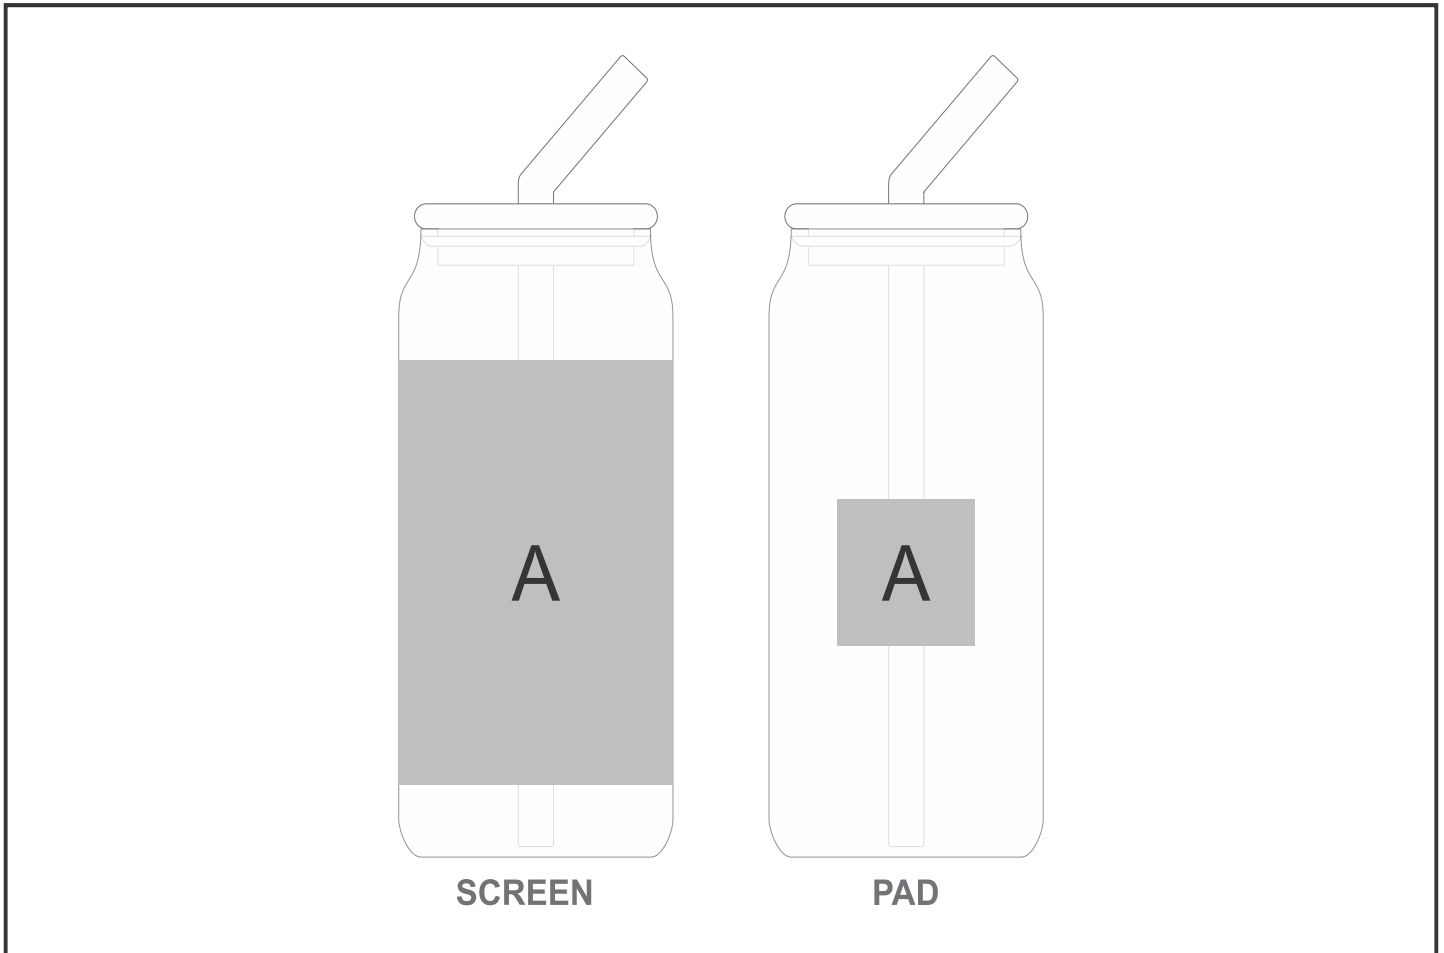

DR-OK-278-B

Okiyo Natsu Glass & Bamboo Tumbler - 500ml

Need to know:

- Includes 1-Colour, 1-Position Screen Wrap (setup fees apply)

Branding Options:

Position	Branding Method (Branding Code)	No. of Colours	Dimension
A	Screen Wrap (SW)	1 Colour	200mm wide x 90mm high
A	Pad Printing (PA)	4 Colours	35mm wide x 35mm high
A	Digital Print Drinkware (DP-D)	Full Colour	215mm wide x 100mm high